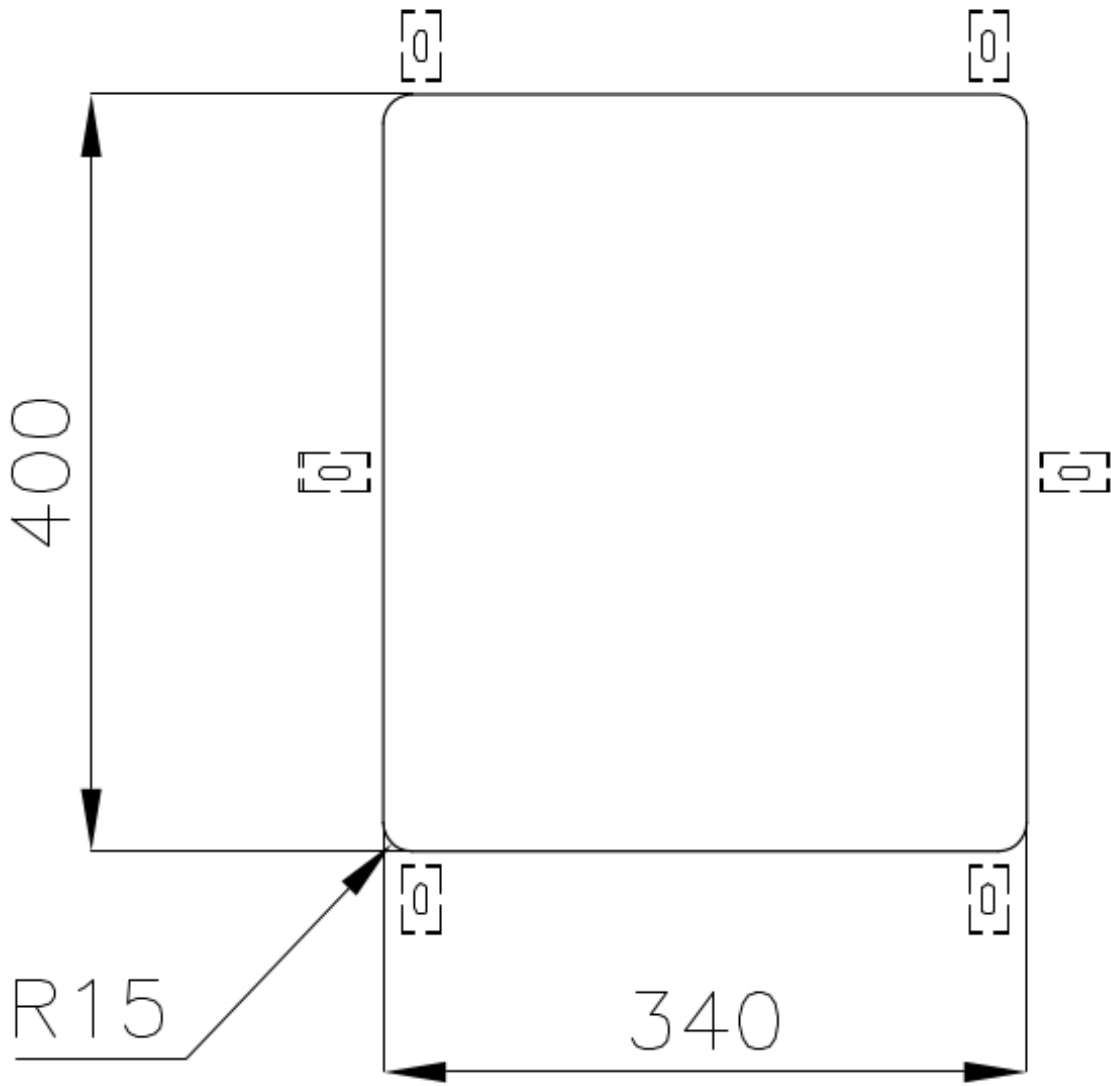

Sink KE - R15

Kitchen Sinks

Code: 2153 850

DETAILS

Edge/Installation Type	Undermount
Finish	Foster brushed
Material	AISI 304 stainless steel
Texture	Foster brushed
Base	40 cm
Dimensions	380x440 mm
Standard fittings	Fixing hooks, gasket, drain, overflow and siphon, boxed packing
Mixer holes	No standard holes
Built-in hole	View technical data sheet

Drainer No

Width 38 cm

Bowl dimension 340x400mm

Number of bowls 1 bowl

Waste fitting 3,5" drain

FEATURES

Basket 3,5" waste fitting The drain is equipped with a large 3.5" drain, with the practical basket cap that prevents the discharge of solid parts.

High thickness 1mm thick steel. A significant thickness, which guarantees the maximum sturdiness and durability.

Perimetral overflow The overflow is always a security on the Foster sinks that prevents the overflow of water in case of oversights. The perimeter drain solution improves aesthetics thanks to its square and essential shape.

Small radius Bowls with squared shapes with a modern design and an increased capacity, for a minimal aesthetics connected with an extreme practicality.

TECHNICAL DATA

Cut out size
Dimensioni per foratura top