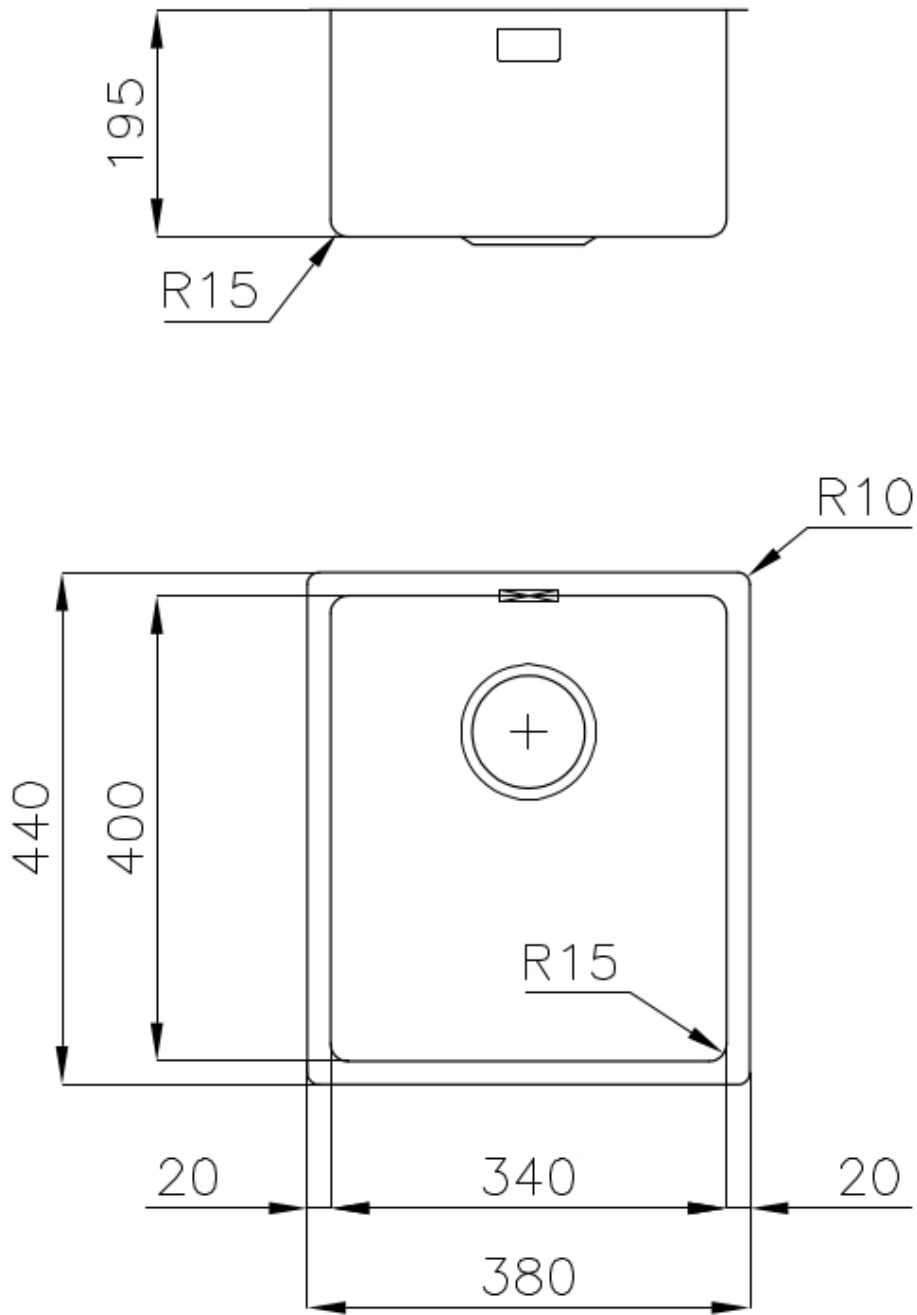

Sink KE - R15

Kitchen Sinks

Code: 2153 850

DETAILS

Edge/Installation Type	Undermount
Finish	Foster brushed
Material	AISI 304 stainless steel
Texture	Foster brushed
Base	40 cm
Dimensions	380x440 mm
Standard fittings	Fixing hooks, gasket, drain, overflow and siphon, boxed packing
Mixer holes	No standard holes
Built-in hole	View technical data sheet

Drainer No

Width 38 cm

Bowl dimension 340x400mm

Number of bowls 1 bowl

Waste fitting 3,5" drain

FEATURES

Basket 3,5" waste fitting The drain is equipped with a large 3.5" drain, with the practical basket cap that prevents the discharge of solid parts.

High thickness 1mm thick steel. A significant thickness, which guarantees the maximum sturdiness and durability.

Perimetral overflow The overflow is always a security on the Foster sinks that prevents the overflow of water in case of oversights. The perimeter drain solution improves aesthetics thanks to its square and essential shape.

Small radius Bowls with squared shapes with a modern design and an increased capacity, for a minimal aesthetics connected with an extreme practicality.

TECHNICAL DATA

Cut out size
Dimensioni per foratura top